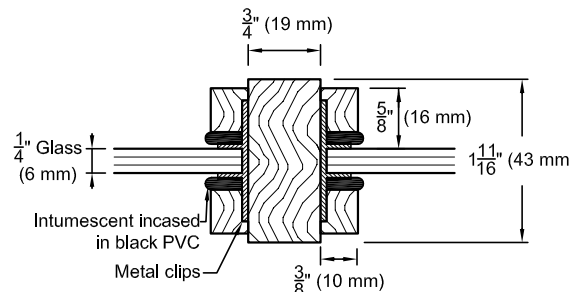

Detail B-B

LB8-20P SQUARE