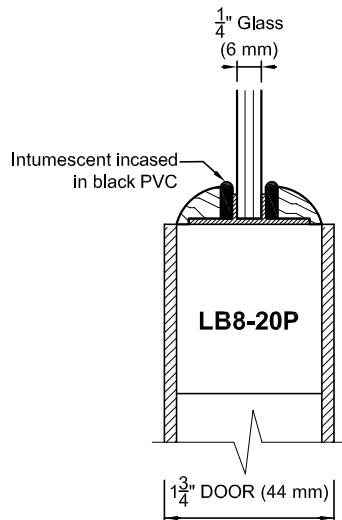

## NEUTRAL OR POSITIVE PRESSURE (WITHOUT HOSE STREAM)

### DOOR INFO

- Max. door size 4'-0" x 8'-0".
- Lite cut out to edge of door min. 6".
- Lite cut out to hardware cut out min. 2-3/4".
- Lite cut out to bottom of door :  
Up to 7'-0" = 10".  
Over 7'-0" = 12".
- Available SCL core only.
- Available in 1/4" glass only.
- Available for 1 3/4" door only.
- \* - 1/4" wireglass or Firelite - Factory Installed Only.

### LB8-20P ROUND

### LB8-20P SQUARE

Detail A-A

Detail B-B