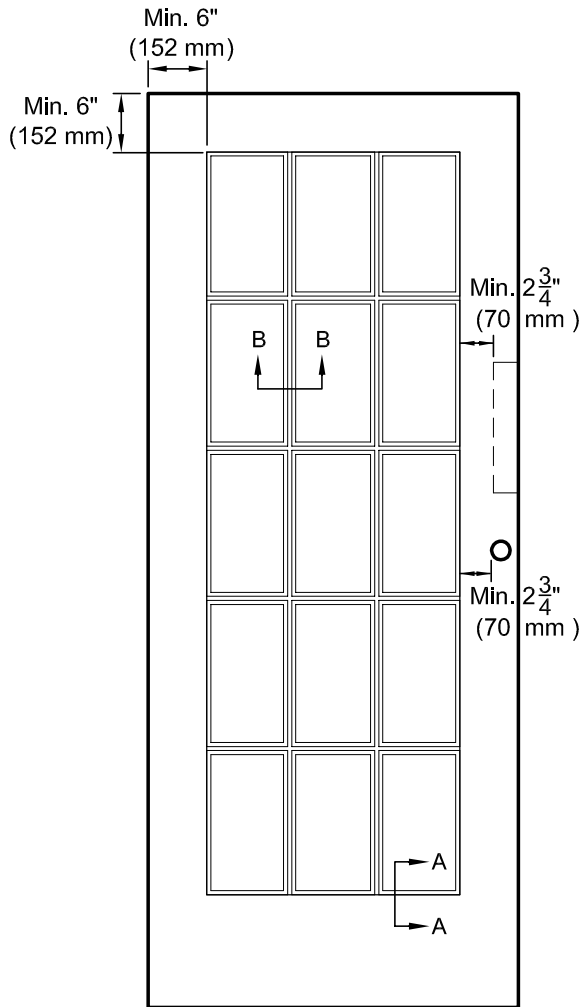

## NEUTRAL OR POSITIVE PRESSURE (WITHOUT HOSE STREAM)

### DOOR INFO

- Max. door size 4'-0" x 8'-0".
- Lite cut out to edge of door min. 6".
- Lite cut out to hardware cut out min. 2-3/4".
- Lite cut out to bottom of door :  
Up to 7'-0" = 10".  
Over 7'-0" = 12".
- Available SCL core only.
- Available in 1/4" glass only.
- Available for 1 3/4" door only.
- \* - 1/4" wireglass or Firelite - Factory Installed Only.

### LB8-20P ROUND

### LB8-20P SQUARE

Detail A-A

Detail B-B