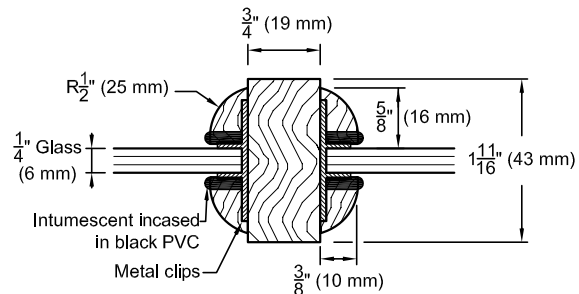

## NEUTRAL OR POSITIVE PRESSURE (WITHOUT HOSE STREAM)

### DOOR INFO

- Max. door size 4'-0" x 8'-0".
- Lite cut out to edge of door min. 6".
- Lite cut out to hardware cut out min. 2-3/4".
- Lite cut out to bottom of door :  
Up to 7'-0" = 10".  
Over 7'-0" = 12".
- Available SCL core only.
- Available in 1/4" glass only.
- Available for 1 3/4" door only.
- \* - 1/4" wireglass or Firelite - Factory Installed Only.

### LB8-20P ROUND