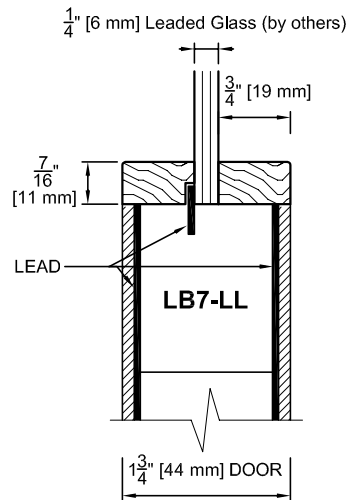

U.S.A. : 1.800.363.2248
 Can. : 1.800.463.3124

LEAD LINED WOOD LITE BEADS

ASTRAGAL FOR LEAD LINED DOOR

LEAD LINED WOOD ASTRAGAL for surface applied astragal

LEAD LINED METAL ASTRAGAL UL & WHI for 20 minutes

- #204L - Square (No bevel)
- #205L - Standard bevel
- #210L - Reverse bevel