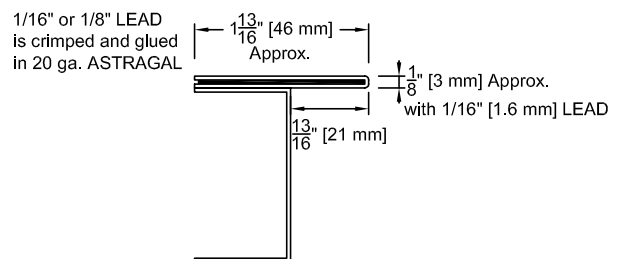

U.S.A. : 1.800.363.2248
 Can. : 1.800.463.3124

LEAD LINED WOOD LITE BEADS

ASTRAGAL FOR LEAD LINED DOOR

LEAD LINED WOOD ASTRAGAL for surface applied astragal

LEAD LINED METAL ASTRAGAL UL & WHI for 20 minutes

- #204L - Square (No bevel)
- #205L - Standard bevel
- #210L - Reverse bevel