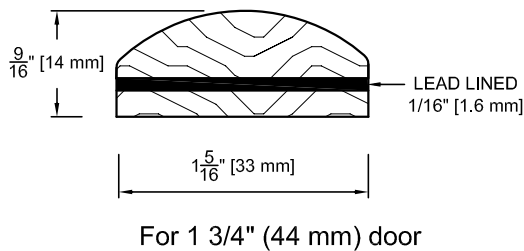

U.S.A. : 1.800.363.2248
 Can. : 1.800.463.3124

LEAD LINED WOOD LITE BEADS

ASTRAGAL FOR LEAD LINED DOOR

LEAD LINED WOOD ASTRAGAL for surface applied astragal

LEAD LINED METAL ASTRAGAL UL & WHI for 20 minutes

- #204L - Square (No bevel)
- #205L - Standard bevel
- #210L - Reverse bevel