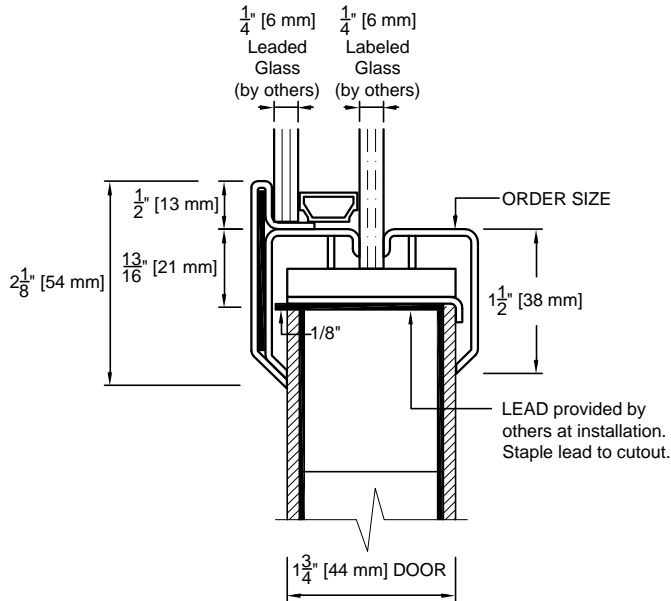

U.S.A. : 1.800.363.2248
 Can. : 1.800.463.3124

LEAD LINED LIGHT FRAMES

FOR 1-3/4" DOOR ONLY

STYLE #115-L1 - 20 minute UL RATING

ORDER SIZE : Visible dimensions of center pane (W x H)

GLASS SIZE : Center pane : order size + $\frac{3}{4}$ " (19 mm)
 Outer pane : order size - $\frac{1}{4}$ " (6 mm)

CUTOUT SIZE : Order size + $1\frac{5}{8}$ " (41 mm)

STYLE #115-L2 for LEAD UNDER THE DOOR SKINS

ORDER SIZE : Inside dimensions of frame (W x H)

GLASS SIZE : Order size + $\frac{3}{4}$ " (19 mm)

CUTOUT SIZE : Order size + $1\frac{5}{8}$ " (41 mm)