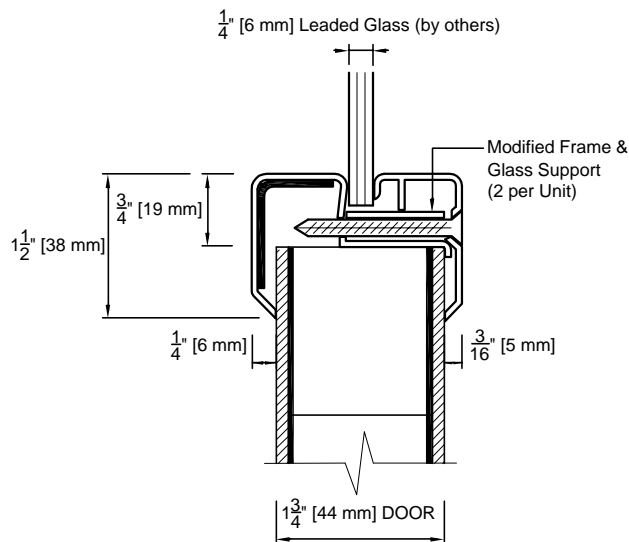

U.S.A. : 1.800.363.2248
 Can. : 1.800.463.3124

LEAD LINED LIGHT FRAMES

FOR 1-3/4" DOOR ONLY

STYLE #115-L1 - 20 minute UL RATING

ORDER SIZE : Visible dimensions of center pane (W x H)

GLASS SIZE : Center pane : order size + $\frac{3}{4}$ " (19 mm)
 Outer pane : order size - $\frac{1}{4}$ " (6 mm)

CUTOUT SIZE : Order size + $1\frac{5}{8}$ " (41 mm)

STYLE #115-L2 for LEAD UNDER THE DOOR SKINS

ORDER SIZE : Inside dimensions of frame (W x H)

GLASS SIZE : Order size + $\frac{3}{4}$ " (19 mm)

CUTOUT SIZE : Order size + $1\frac{5}{8}$ " (41 mm)