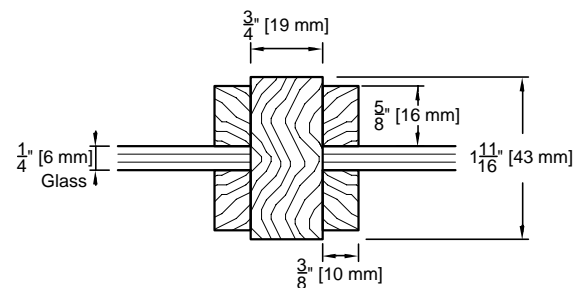

NON RATED FRENCH DOOR

U.S.A. : 1.800.363.2248
Can. : 1.800.463.3124

DOOR INFO

- Max. door size 4'-0" x 8'-0" [1219 mm x 2438 mm].
- Lite cut out to edge of door min. 6" [152 mm].
- Lite cut out to hardware cut out min. 2-3/4" [70 mm].
- Lite cut out to bottom of door :
Up to 7'-0" [2134 mm] = 10" [254 mm].
Over 7'-0" [2134 mm] = 12" [305 mm].
- Available SCL core only.
- Available in 1/4" [6 mm] glass only.
- Available for 1 3/4" [44 mm] door only.

LB8 ROUND

Detail B-B

Detail A-A

LB8 SQUARE

Detail B-B