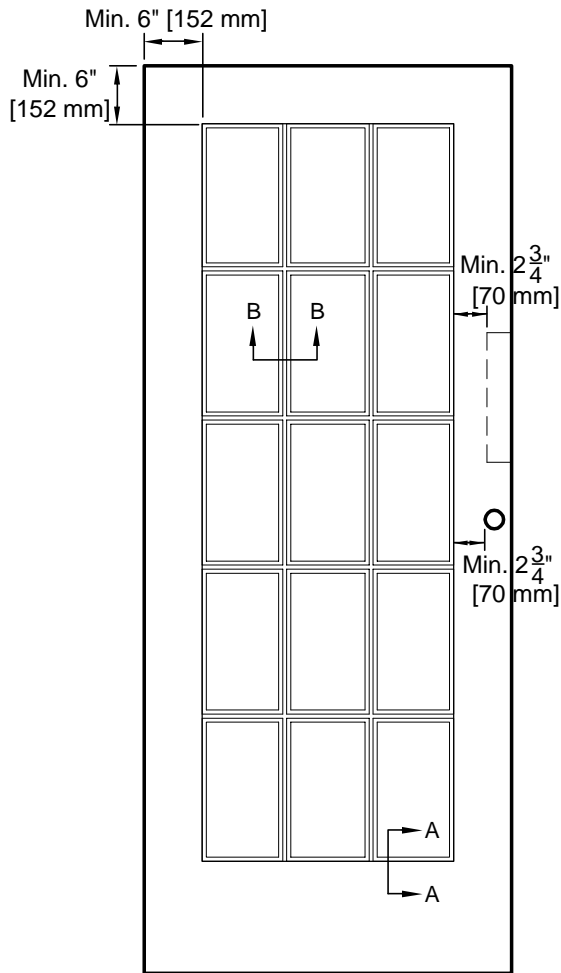

NON RATED FRENCH DOOR

U.S.A. : 1.800.363.2248
Can. : 1.800.463.3124

DOOR INFO

- Max. door size 4'-0" x 8'-0" [1219 mm x 2438 mm].
- Lite cut out to edge of door min. 6" [152 mm].
- Lite cut out to hardware cut out min. 2-3/4" [70 mm].
- Lite cut out to bottom of door :
Up to 7'-0" [2134 mm] = 10" [254 mm].
Over 7'-0" [2134 mm] = 12" [305 mm].
- Available SCL core only.
- Available in 1/4" [6 mm] glass only.
- Available for 1 3/4" [44 mm] door only.

LB8 ROUND

Detail B-B

Detail A-A

LB8 SQUARE

Detail B-B