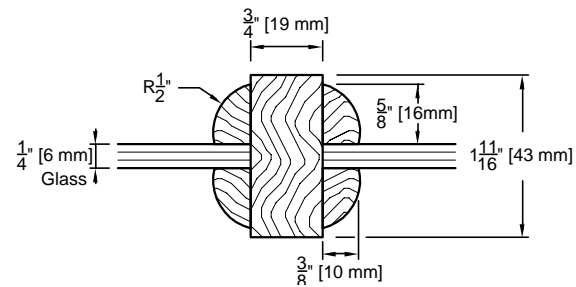

NON RATED FRENCH DOOR

U.S.A. : 1.800.363.2248
Can. : 1.800.463.3124

DOOR INFO

- Max. door size 4'-0" x 8'-0" [1219 mm x 2438 mm].
- Lite cut out to edge of door min. 6" [152 mm].
- Lite cut out to hardware cut out min. 2-3/4" [70 mm].
- Lite cut out to bottom of door :
Up to 7'-0" [2134 mm] = 10" [254 mm].
Over 7'-0" [2134 mm] = 12" [305 mm].
- Available SCL core only.
- Available in 1/4" [6 mm] glass only.
- Available for 1 3/4" [44 mm] door only.

LB8 ROUND

Detail B-B

Detail A-A

LB8 SQUARE

Detail B-B