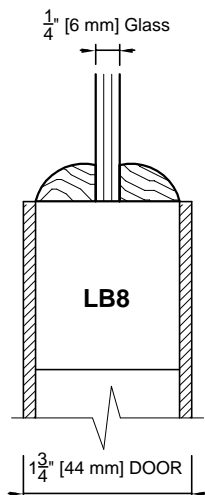

NON RATED FRENCH DOOR

U.S.A. : 1.800.363.2248
Can. : 1.800.463.3124

DOOR INFO

- Max. door size 4'-0" x 8'-0" [1219 mm x 2438 mm].
- Lite cut out to edge of door min. 6" [152 mm].
- Lite cut out to hardware cut out min. 2-3/4" [70 mm].
- Lite cut out to bottom of door :
Up to 7'-0" [2134 mm] = 10" [254 mm].
Over 7'-0" [2134 mm] = 12" [305 mm].
- Available SCL core only.
- Available in 1/4" [6 mm] glass only.
- Available for 1 3/4" [44 mm] door only.

LB8 ROUND

Detail B-B

Detail A-A

LB8 SQUARE

Detail B-B