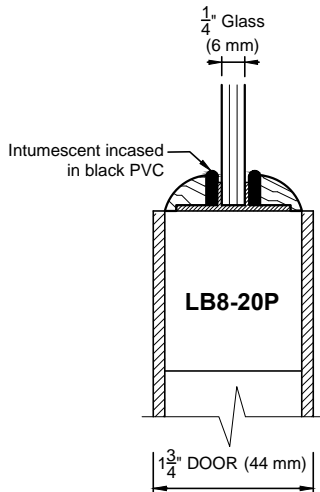

U.S.A. : 1.800.363.2248
 Can. : 1.800.463.3124

FIRE RATED FRENCH DOOR

20 MINUTE

Available U.S. market Only

NEUTRAL OR POSITIVE PRESSURE (WITHOUT HOSE STREAM)

DOOR INFO

- Max. door size 4'-0" x 8'-0".
- Lite cut out to edge of door min. 6".
- Lite cut out to hardware cut out min. 2-3/4".
- Lite cut out to bottom of door :
 Up to 7'-0" = 10".
 Over 7'-0" = 12".
- Available SCL core only.
- Available in 1/4" glass only.
- Available for 1 3/4" door only.
- 1/4" Fireglass Factory Installed Only.

LB8-20P ROUND

LB8-20P SQUARE

Detail A-A

Detail B-B