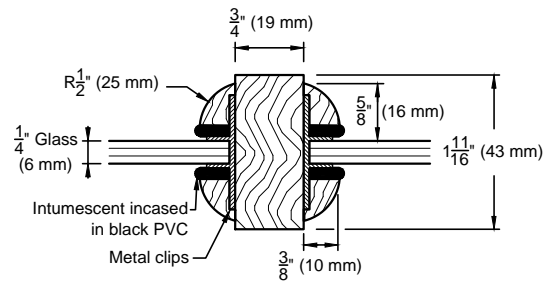

U.S.A. : 1.800.363.2248
 Can. : 1.800.463.3124

FIRE RATED FRENCH DOOR

20 MINUTE

Available U.S. market Only

NEUTRAL OR POSITIVE PRESSURE (WITHOUT HOSE STREAM)

DOOR INFO

- Max. door size 4'-0" x 8'-0".
- Lite cut out to edge of door min. 6".
- Lite cut out to hardware cut out min. 2-3/4".
- Lite cut out to bottom of door :
 Up to 7'-0" = 10".
 Over 7'-0" = 12".
- Available SCL core only.
- Available in 1/4" glass only.
- Available for 1 3/4" door only.
- 1/4" Fireglass Factory Installed Only.

LB8-20P ROUND

LB8-20P SQUARE

Detail A-A

Detail B-B