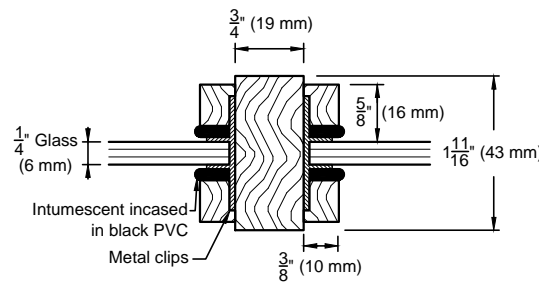

U.S.A. : 1.800.363.2248
 Can. : 1.800.463.3124

FIRE RATED FRENCH DOOR

20 MINUTE

Available U.S. market Only

NEUTRAL OR POSITIVE PRESSURE (WITHOUT HOSE STREAM)

DOOR INFO

- Max. door size 4'-0" x 8'-0".
- Lite cut out to edge of door min. 6".
- Lite cut out to hardware cut out min. 2-3/4".
- Lite cut out to bottom of door :
 Up to 7'-0" = 10".
 Over 7'-0" = 12".
- Available SCL core only.
- Available in 1/4" glass only.
- Available for 1 3/4" door only.
- 1/4" Fireglass Factory Installed Only.

LB8-20P ROUND

LB8-20P SQUARE

Detail A-A

Detail B-B