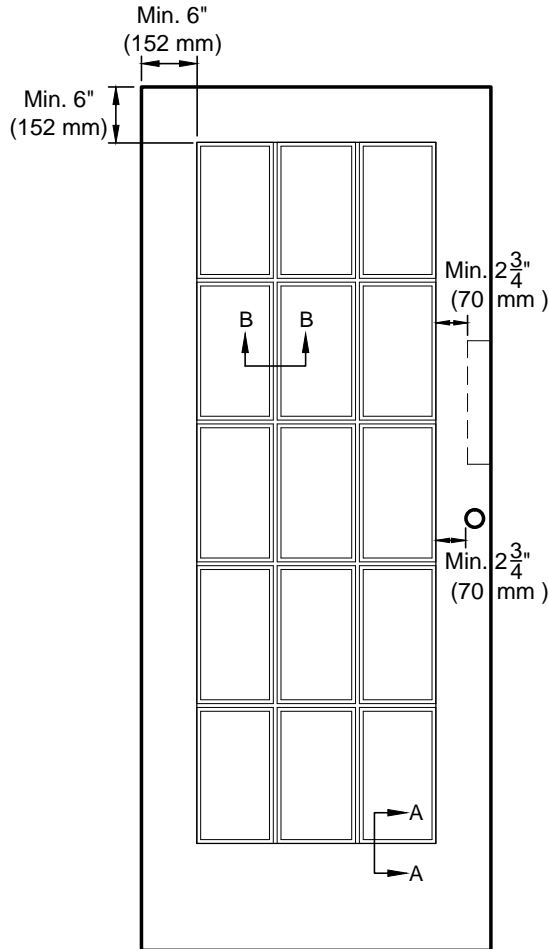

U.S.A. : 1.800.363.2248
 Can. : 1.800.463.3124

FIRE RATED FRENCH DOOR

20 MINUTE

Available U.S. market Only

NEUTRAL OR POSITIVE PRESSURE (WITHOUT HOSE STREAM)

DOOR INFO

- Max. door size 4'-0" x 8'-0".
- Lite cut out to edge of door min. 6".
- Lite cut out to hardware cut out min. 2-3/4".
- Lite cut out to bottom of door :
 Up to 7'-0" = 10".
 Over 7'-0" = 12".
- Available SCL core only.
- Available in 1/4" glass only.
- Available for 1 3/4" door only.
- 1/4" Fireglass Factory Installed Only.

LB8-20P ROUND

LB8-20P SQUARE

Detail A-A

Detail B-B